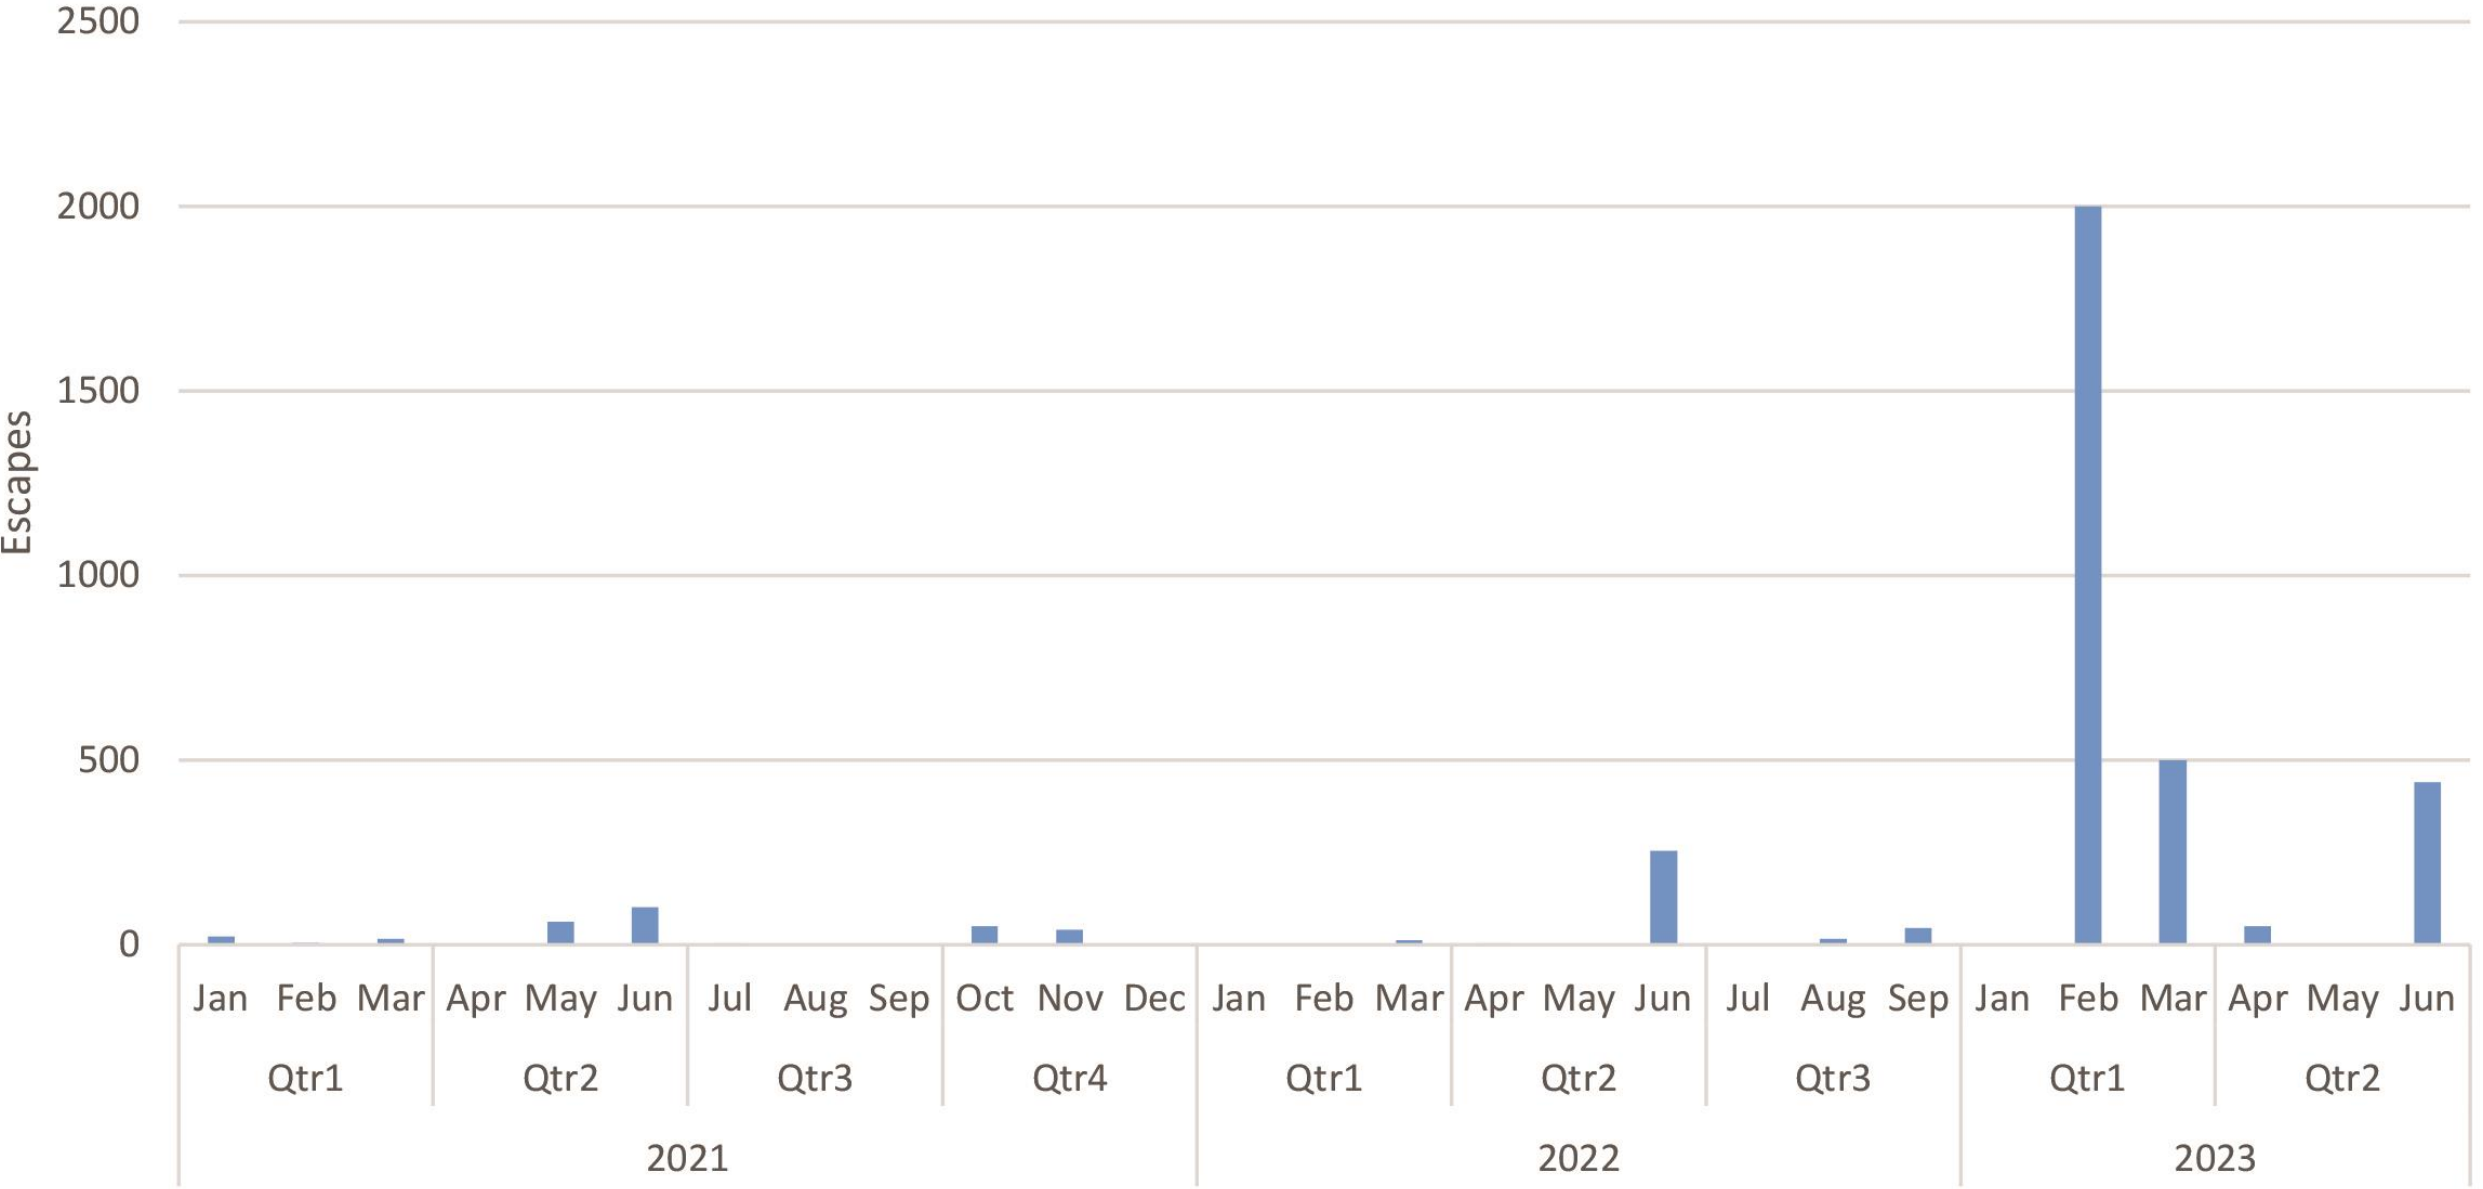

Blue Ocean Mariculture Monthly Escapes

Blue Ocean Mariculture

2024 Weekly Average *Neobenedenia* sp